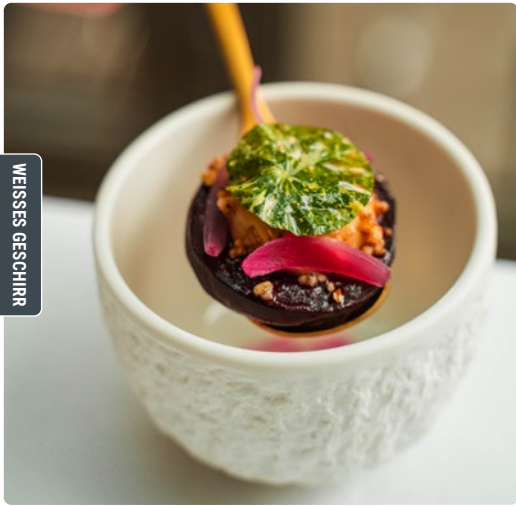

WEISSES GESCHIRR

16 - 53

Snow	18
Chalk	20
Q Performance	24
Q Fine China	30
New York	33
Cloud	34
St. James	36
Royal Delft	39
Compass Bubbles	40
De Luxe Compass	41
Essentials	43
Maria Theresa	44
Q Basic	45
Q Basic Gold	51
Eclipse	53